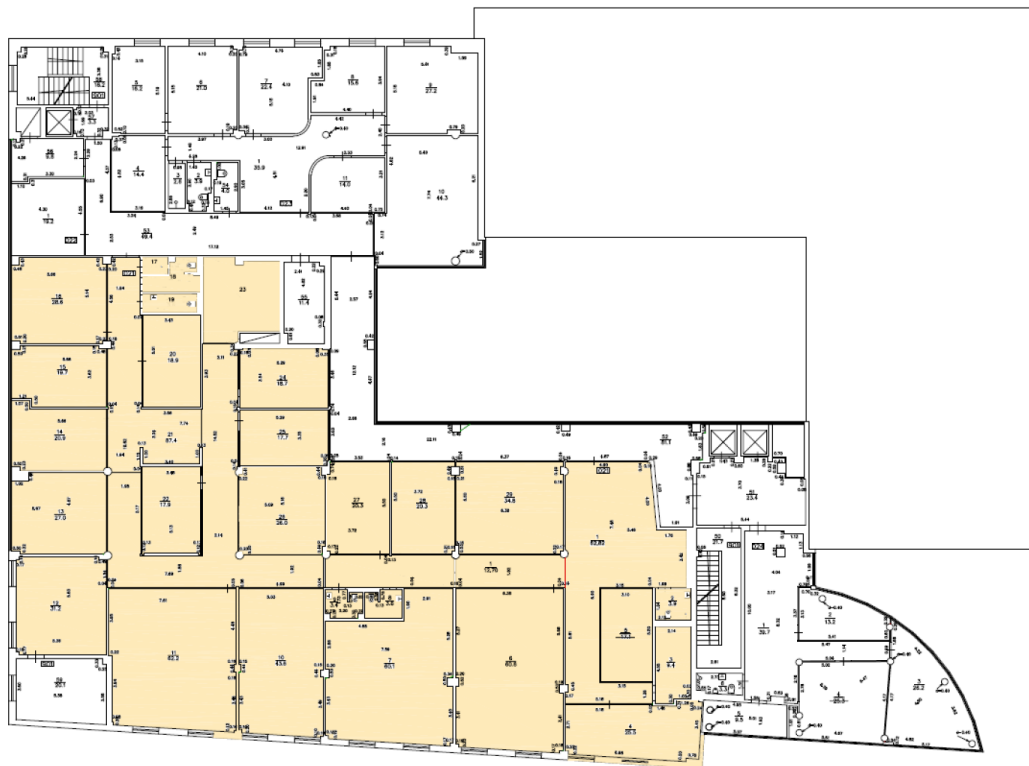

Piektais stāvs 810,00 m²

Location