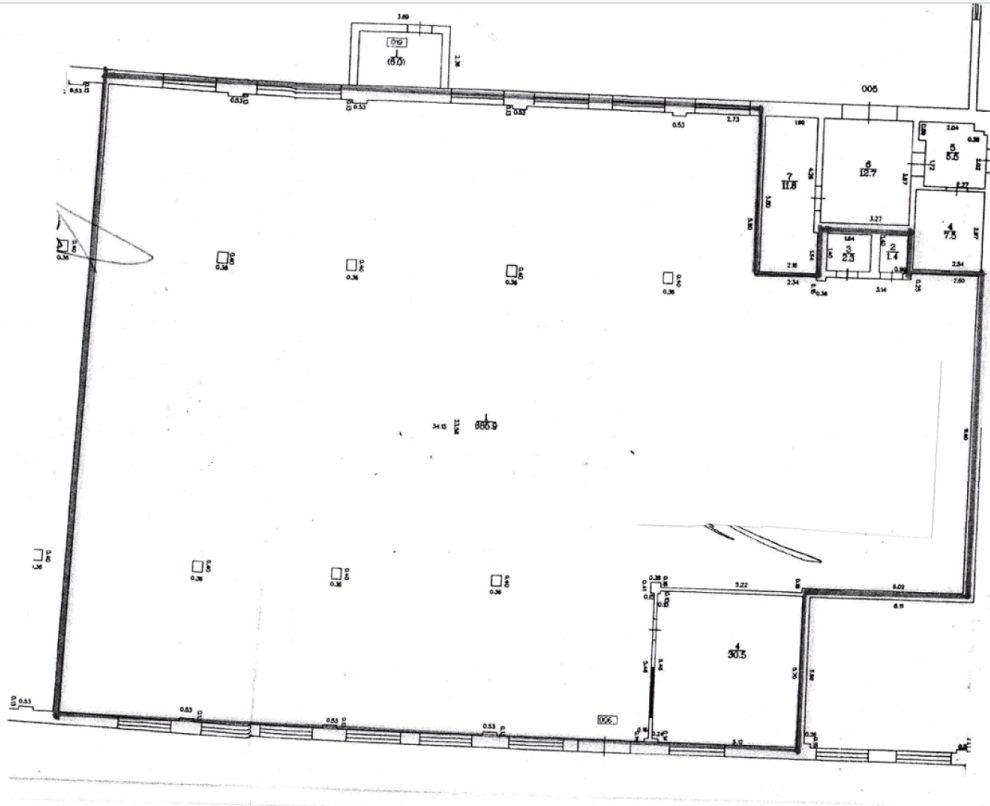

Warehouse in a closed area

Ganību dambis 30b, Rīga

Deal: RENT

Type: Warehouses

Total Area: 910 m²

Sale Price: 2730 €

Rent a warehouse with extra space,
Price - 3.00/m² ,
Heat is calculated by square ,
DHW, electricity by meters (power - 2x32A, 40A and 63A),
Renovated office space,
Commercial premises,
Two bathrooms,
Industrial concrete floor,
Lift gate at street level,
The premises are heated,
All communications available,
Gated, asphalted area,
Parking available,
Next to the warehouses there is a café,
Larger and smaller warehouses are also available by square footage.
Total - 2417.40 m².

Location