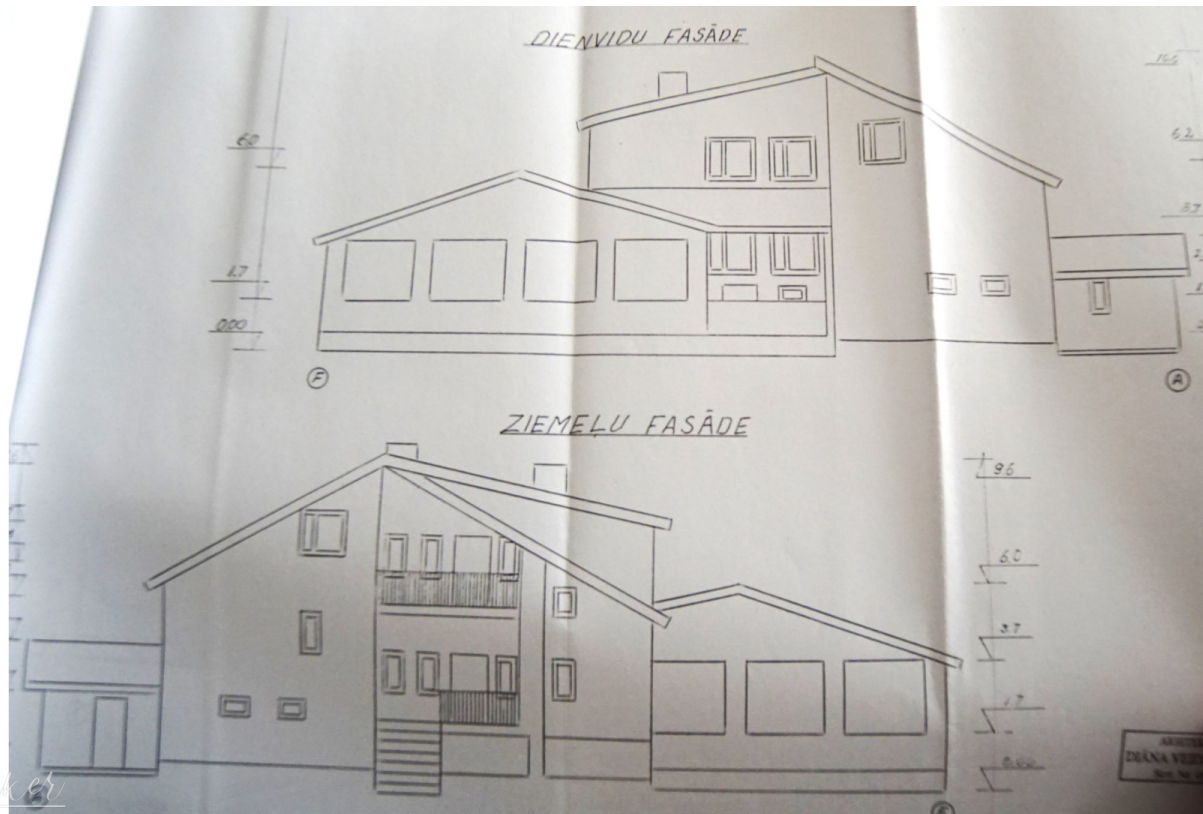

## Near Sigulda in a beautiful place next to the source Saltavota and the lake, a house under construction

Saltavota 22, Rīgas rajons

Deal: BUY

Type: Houses

Total Area: 460 m<sup>2</sup>

Land Area: 2500 m<sup>2</sup>

Sale Price: 185000 €

Near Sigulda in a beautiful place next to the source Saltavota and the lake, a house under construction.

The four-level house is built of fireproof fireclay bricks, tiled roof.

The walls of the house are insulated with 30 cm thick Arko blocks.

Two projects have been developed, one for a residential house and the other for a guest house.

The layout of the house can be changed

The house has 8 rooms, the living room has a 3 meter high ceiling.

Place for terrace.

In the basement there is a place for a sauna.

During the construction phase, l...

Location