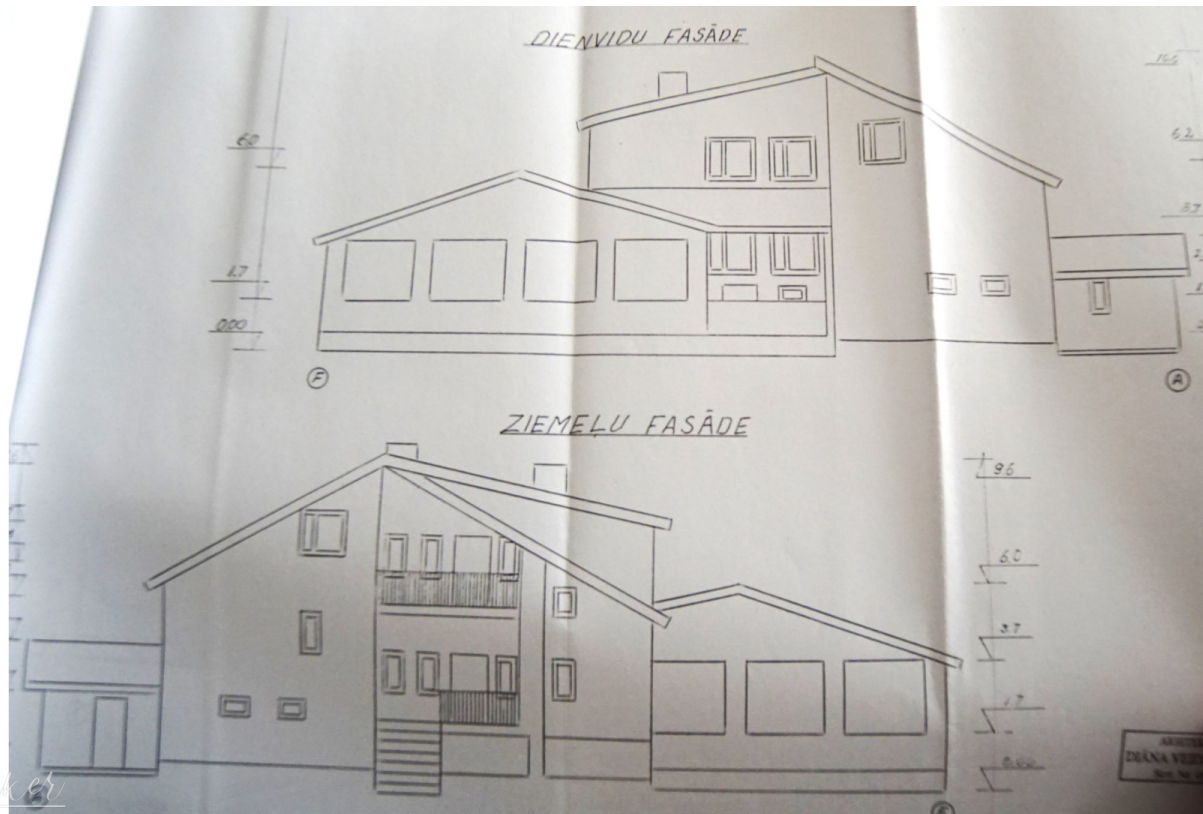

Near Sigulda in a beautiful place next to the source Saltavota and the lake, a house under construction

Saltavota 22, Rīgas rajons

Deal: BUY

Type: Houses

Total Area: 460 m²

Land Area: 2500 m²

Sale Price: 185000 €

Near Sigulda in a beautiful place next to the source Saltavota and the lake, a house under construction.

The four-level house is built of fireproof fireclay bricks, tiled roof.

The walls of the house are insulated with 30 cm thick Arko blocks.

Two projects have been developed, one for a residential house and the other for a guest house.

The layout of the house can be changed

The house has 8 rooms, the living room has a 3 meter high ceiling.

Place for terrace.

In the basement there is a place for a sauna.

During the construction phase, l...

Location