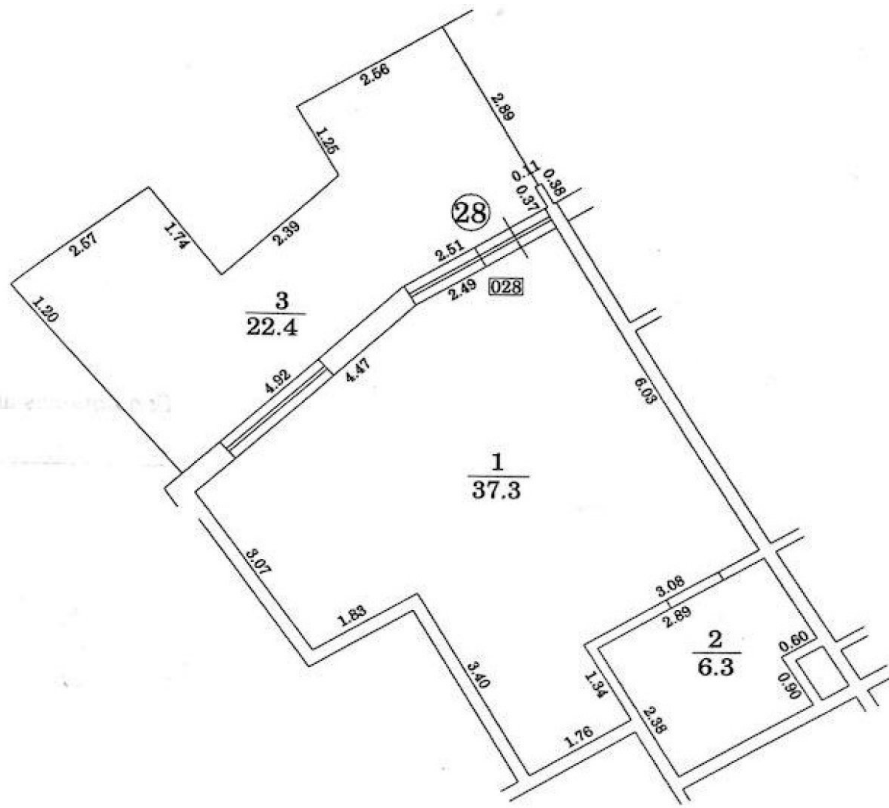

Apartment in Saulkrasti, from whose windows you can hear the sound of the sea

Liepu 1a, Rīgas rajons

Deal: BUY

Type: Apartment

Total Area: 66 m²

Sale Price: 92500 €

Excellent location by the Pēterupe River and St. Peter's Church, in sunny Saulkrasti, just 600 meters from the sea, in one of the new developments in Saulkrasti – Liepu Nams ("Linden House"). When the wind blows from the seaside, you can hear the gentle sound of the waves.

This spacious studio-type apartment is located on the elevated first floor of the building — more than one and a half meters above ground level. Large wooden double-glazed windows let in plenty of light. On the spacious terrace, while enjoying your morning coffee or dinner,...

Location