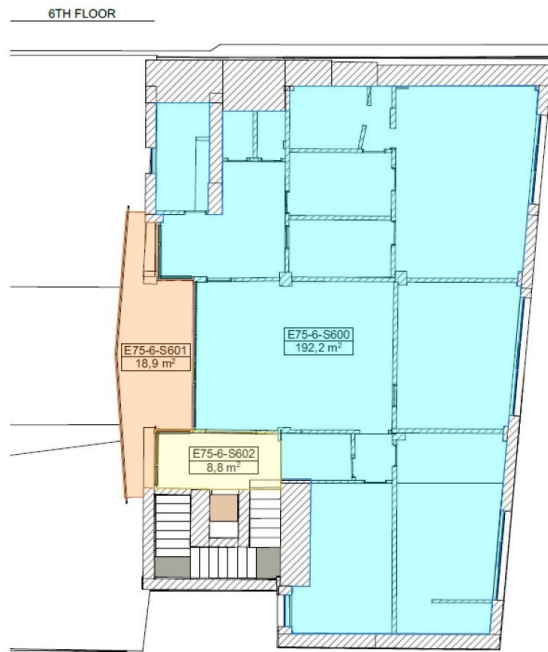

Commercial premises in Elizabetes street

Elizabetes 75, Rīga

Deal: RENT

Type: Office

Total Area: 219.19 m²

Sale Price: 2639 €

Commercial space/office available for rent in the city centre, on Elizabetes Street between Tērbatas and Barona Streets, in a courtyard building.

Area: 219,9 sq.m.

6th floor

Layout: open plan, can be adapted to the tenant's needs

Terrace: 18,9 sq.m.

2 WC

Optical internet

Utilities included in the rent

The premises are located in the centre of Riga, in a location with good public transport links, easily accessible from any part of Riga. The City Park is on the opposite side of the street and within walking distance of restaurants, ca...

Elizabetes 75				
Place ID	Building	Floor	Lease unit type	Area, m2
E75-6-S600	Glass building	6	Office	192.2
E75-6-S601	Glass building	6	Outdoor area	18.9
E75-6-S602	Glass building	6	Common area	8.8
				219.9 m²