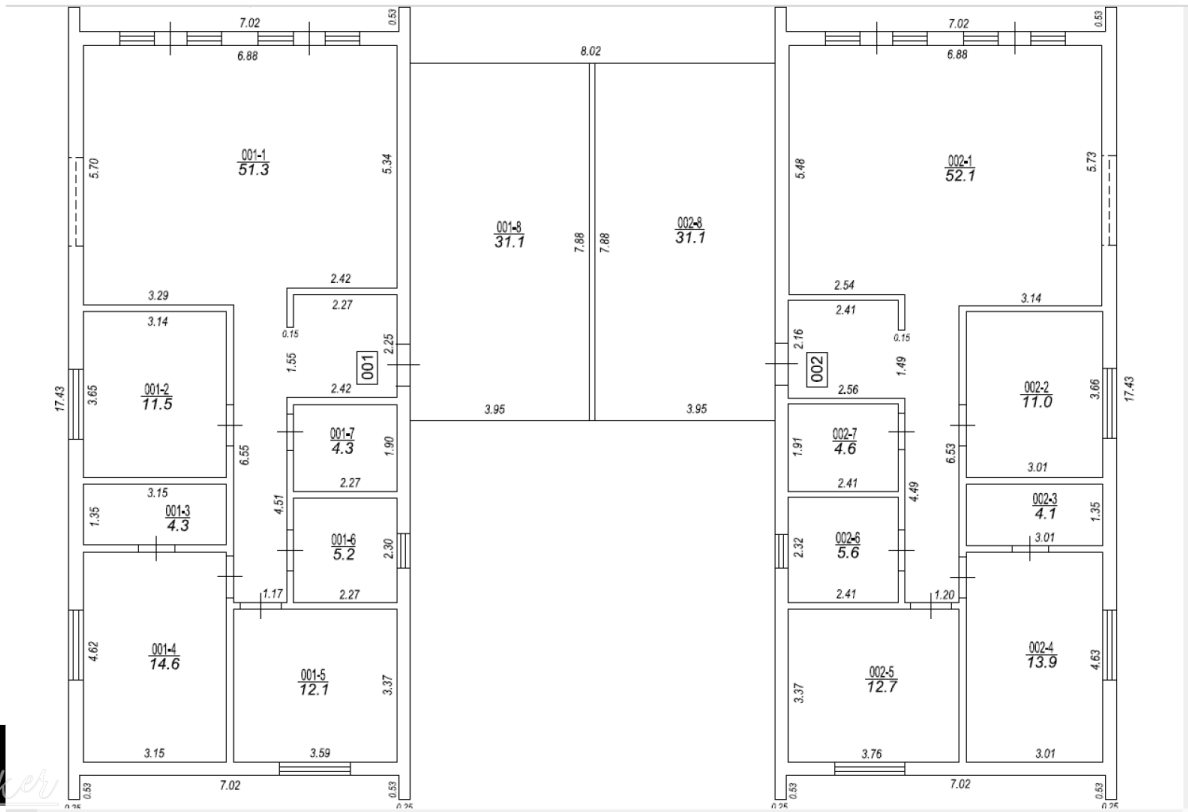

A semi-detached house has been commissioned located in a green, beautiful environment

Ūdensrožu 2, Rīgas rajons

Deal: BUY

Type: Houses

Total Area: 135 m²

Land Area: 690 m²

Sale Price: 225000 €

House put into operation, in a green, beautiful environment. Only 7 min. drive to Ikea and RIMI. The house is located next to Lake Sunīšu and the Lielā Jugla River.

A house in a beautiful location near Riga, which you can arrange according to your taste and needs.

One-story house with a spacious living room and kitchen and dining area of 52 m², large panoramic windows overlooking the courtyard from the living room.

The house has three bedrooms of 11 m², 12 m² and 14 m², the master bedroom has a separate bathroom of 4.3 m².

The following roo...

Location