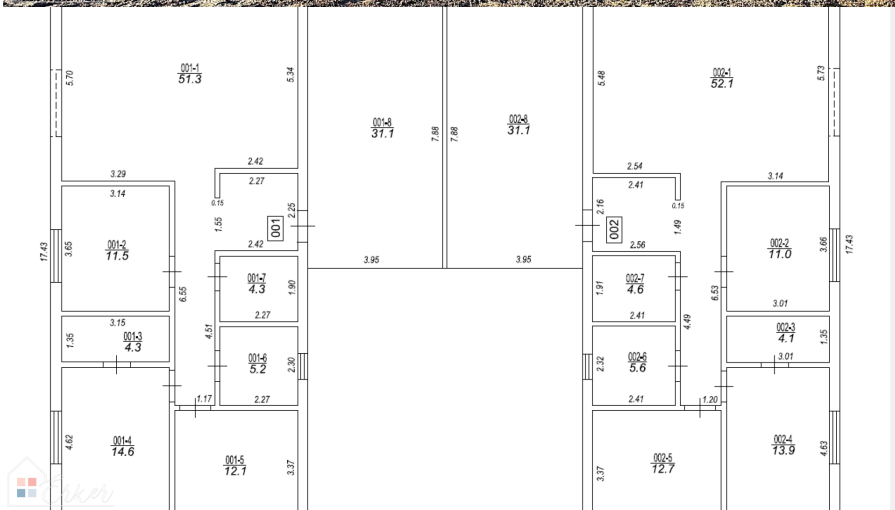

A semi-detached house has been commissioned located in a green, beautiful environment

Ūdensrožu 2, Rīgas rajons

Deal: BUY

Type: Houses

Total Area: 135 m²

Land Area: 690 m²

Sale Price: 225000 €

A semi-detached house has been commissioned located in a green, beautiful environment.

- A single-storey house with a spacious living room and kitchen and dining area of 52 m², large panoramic windows with a view of the yard from the living room.
- The house includes three bedrooms of 11 m², 12 m² and 14 m², with a separate bathroom...

Location