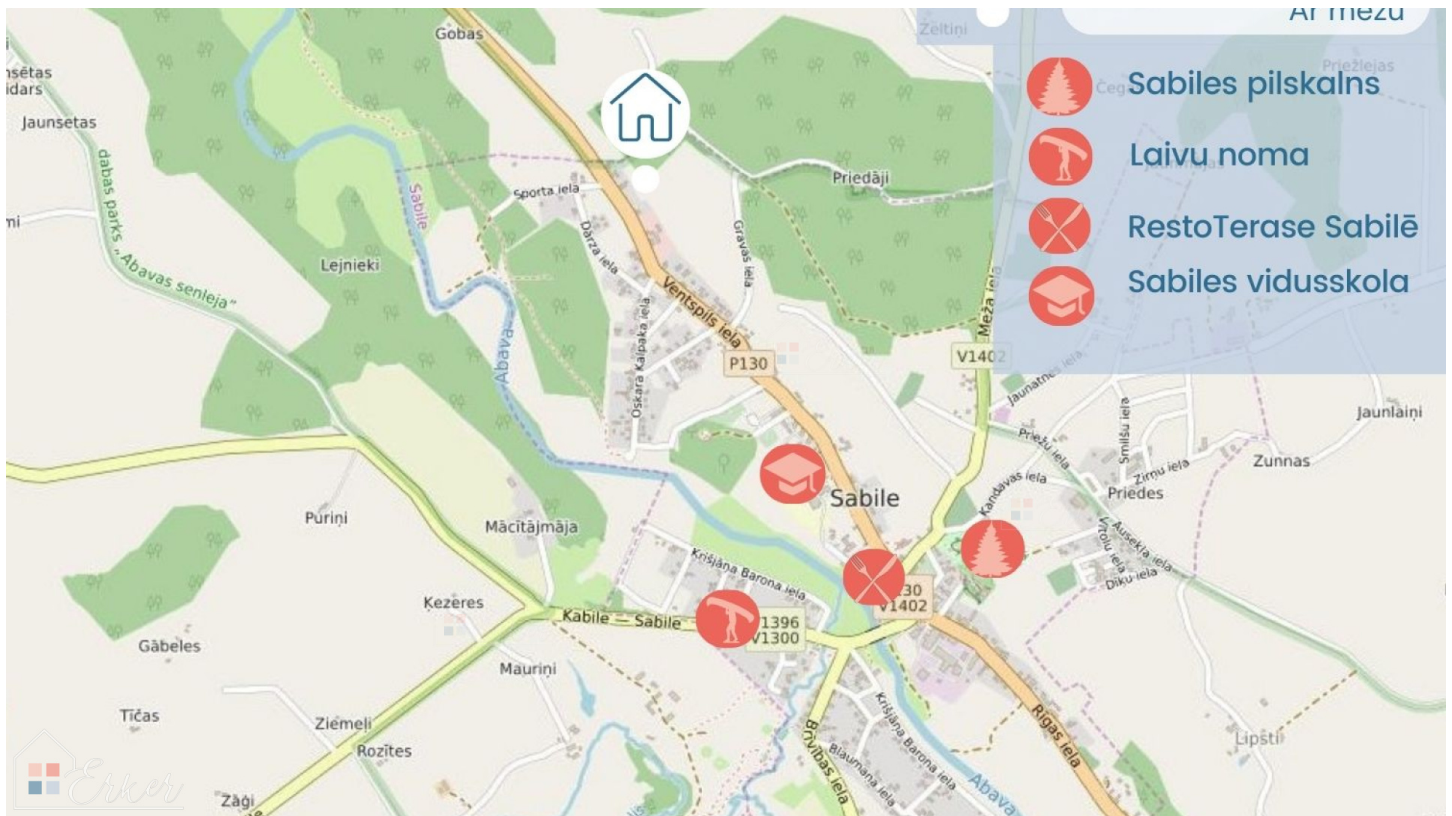

Land in the scenic ancient valley of Abava

Ventspils iela 72, Talsi un rajons

Deal: BUY

Type: Land

Land Area: 32591 m²

Sale Price: 50000 €

Land in the scenic ancient valley of Abava

The land with an area of 3.2591 ha is offered for sale with the construction area of a self-catering house (DzS) and forest area in the neutral zone. There is a permit to cut down trees to open up a wider view of the ancient valley of Abava.

In the area of construction of self-catering houses (DzS):
 Maximum building density: 30 - 40%,
 Building height: 6 - 10m;
 Minimum free area indicator: 60%,
 The minimum area of the plot of land to be newly created: 1200 m²;
 Number of residential bu...

Location