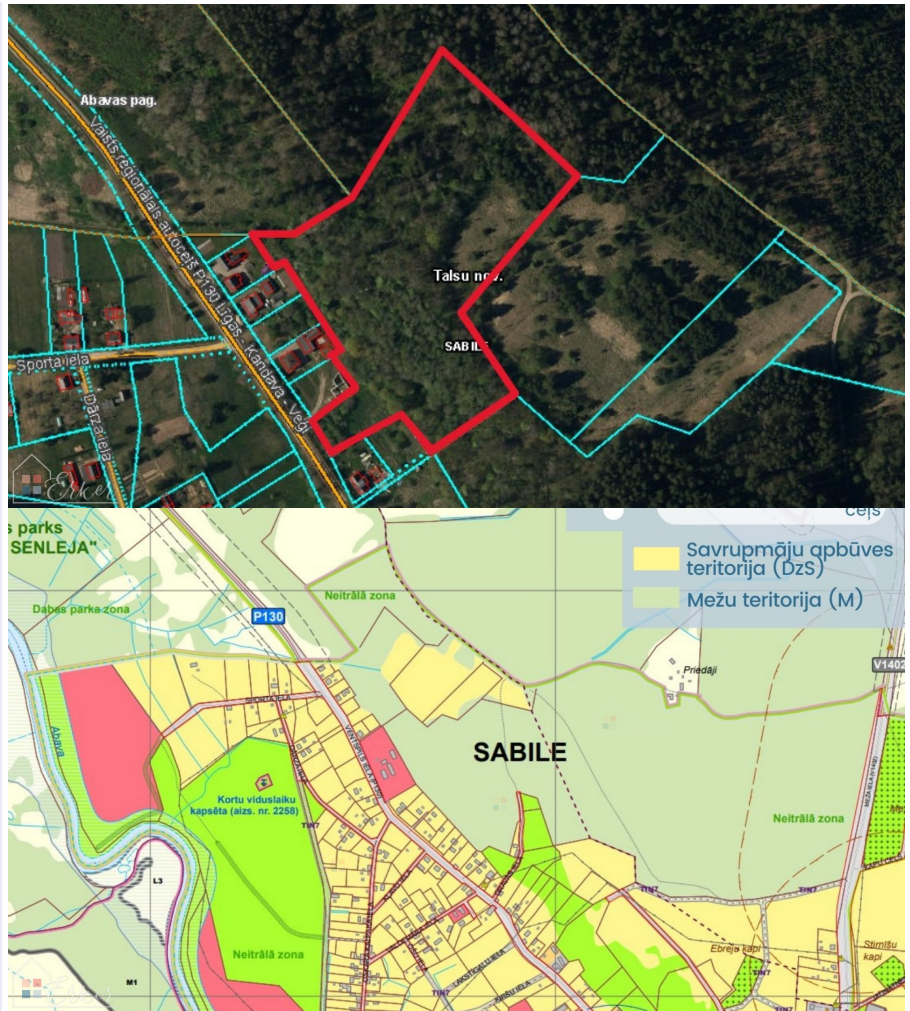

Land in the scenic ancient valley of Abava

Ventspils iela 72, Talsi un rajons

Deal: BUY

Type: Land

Land Area: 32591 m²

Sale Price: 50000 €

Land in the scenic ancient valley of Abava

The land with an area of 3.2591 ha is offered for sale with the construction area of a self-catering house (DzS) and forest area in the neutral zone. There is a permit to cut down trees to open up a wider view of the ancient valley of Abava.

In the area of construction of self-catering houses (DzS):
 Maximum building density: 30 - 40%,
 Building height: 6 - 10m;
 Minimum free area indicator: 60%,
 The minimum area of the plot of land to be newly created: 1200 m²;
 Number of residential bu...

Location