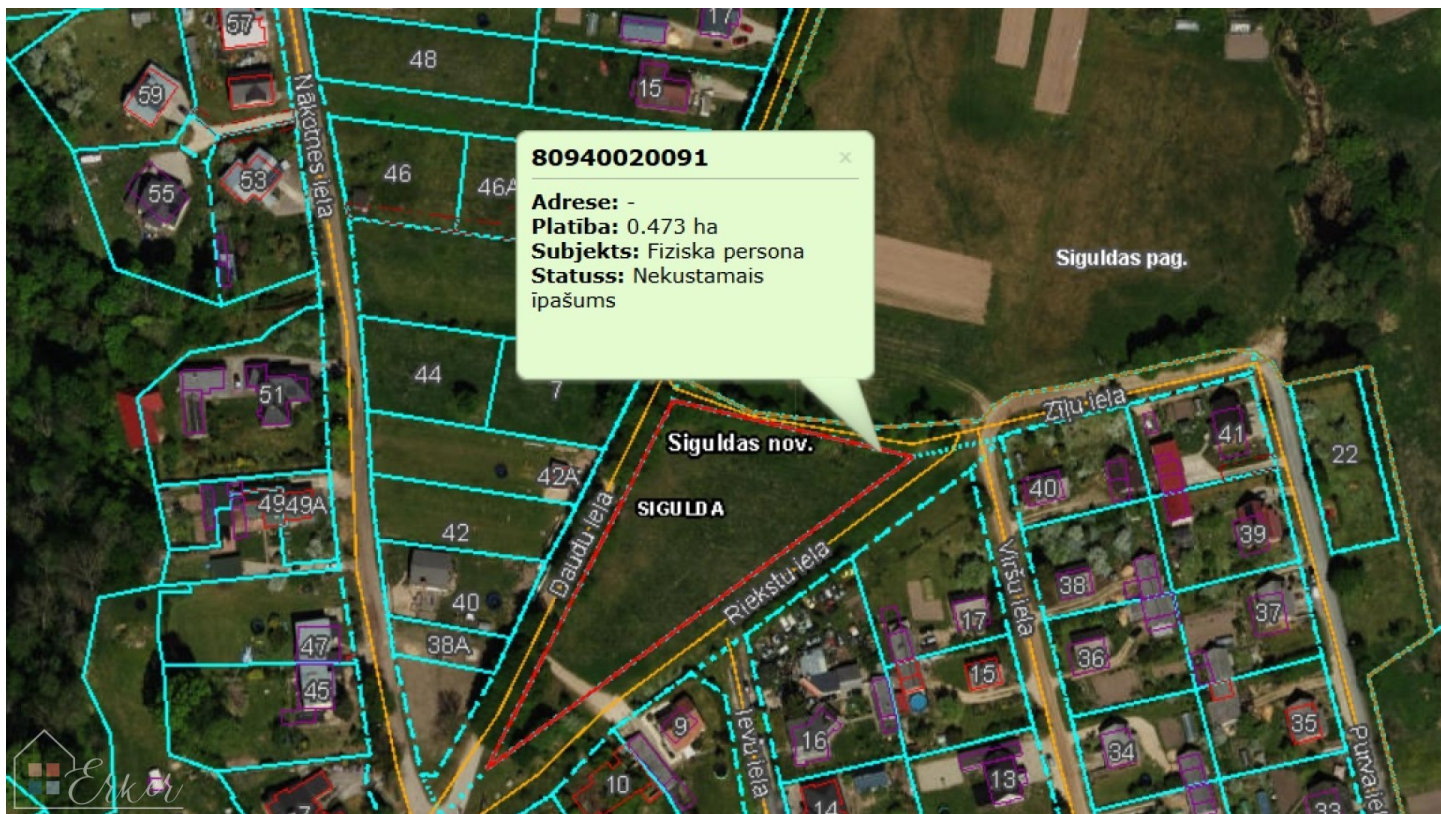

In Sigulda, a city that fascinates, we offer a plot of land in the territory of a detached house

Riekstu , Rīgas rajons

Deal: BUY

Type: Land

Land Area: 4730 m²

Sale Price: 115000 €

In Sigulda, a city that fascinates, we offer a plot of land in the territory of a detached house.

According to the Sigulda territorial plan, the plot of land is located in the Detached Houses Building Territory (DzS1)
Maximum building density: up to 30%,
Minimum free green area indicator: up to 50%,
Building height 9 m
Possible building height: up to 2 floors,
Minimum area of land units to be developed: 1200 m².
Types of land use: detached house construction, summer cottage construction.
A gravel road runs along the plot of land and a...

Location