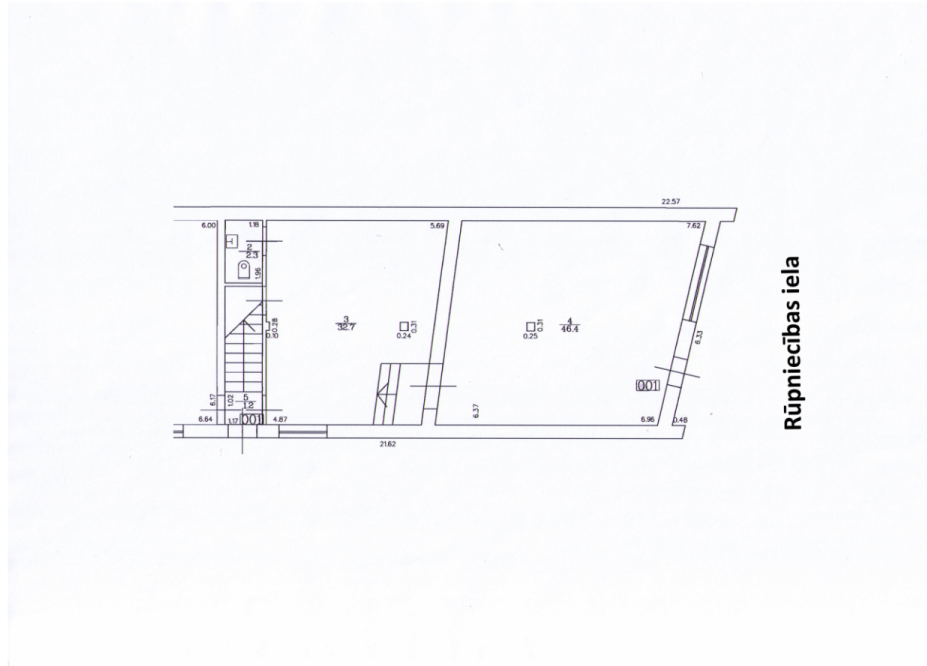

Bright and cosy office, showroom or retail space with a ramp in a good location

Rūpniecības 48, Rīga

Deal: RENT

Type: Shops

Total Area: 82 m²

Sale Price: 1200 €

Commercial space for rent with a ramp in a renovated building in a good location in the centre of Riga, next to high-rise residential buildings and a large Rimi Hyper store.
Total area 82 m².

Commercial space with WC on the 1st floor
One large shop window
Suitable for offices, shops and showrooms
Optical internet
Own heating system
Alarm system connected to the premises
Tenants are provided with parking spaces
Two entrances - from the street and from the courtyard
The main entrance is adapted for people with disabilities
Easy acces...

Location