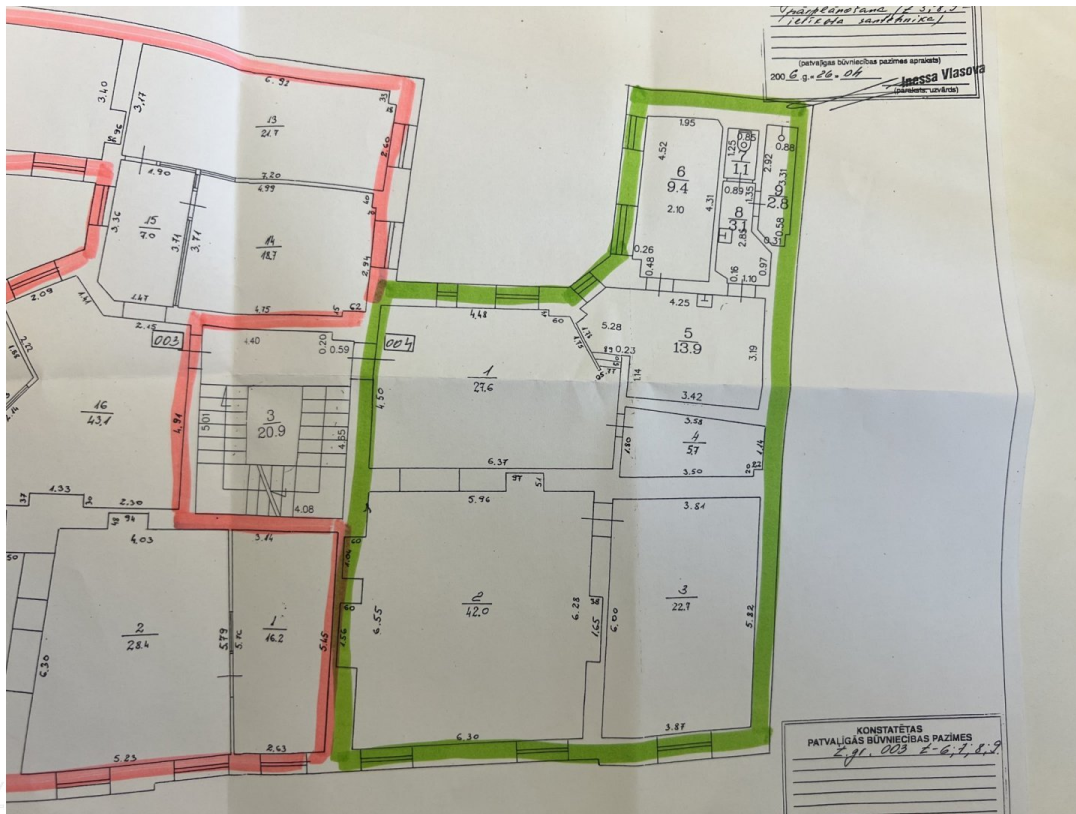

Office space for rent in the heart of Old Riga

Peldu 26/28

Deal: RENT

Type: Office

Total Area: 128.3 m²

Sale Price: 890 €

Spacious premises in an exclusive location in Old Riga.

Layout:

Total area - 128.3m²

3 isolated rooms, 3 walk-through rooms.

3 separate spaces, 3 separate rooms, 3 separate spaces, 3 separate rooms, 3 separate spaces.

Kitchenette

Paid parking available

Excellent location - high pedestrian traffic, close to schools, shopping centres, restaurants.

Location
University