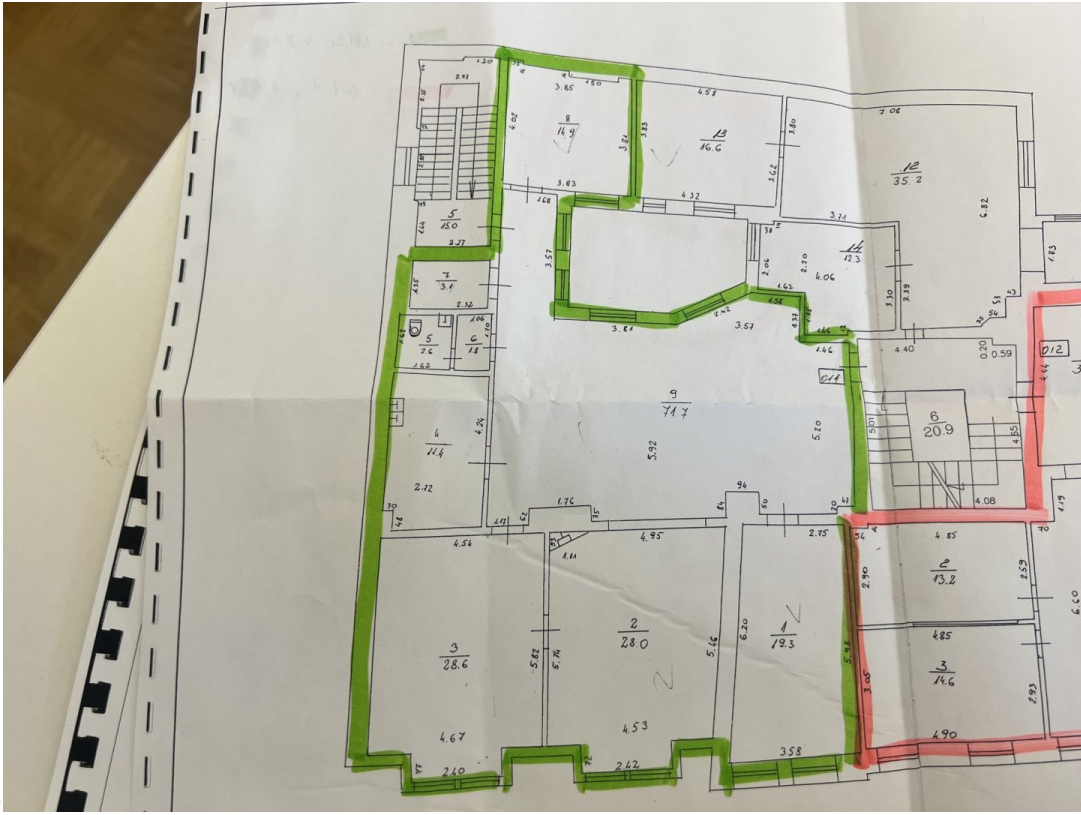

## Spacious office space for rent in the heart of Old Riga

peldu 26/28, Rīga  
Deal: RENT  
Type: Office  
Total Area: 182 m<sup>2</sup>  
Sale Price: 1450 €

Spacious premises in an exclusive location in Old Riga.

### Layout:

Total area - 181.4m<sup>2</sup>  
5 isolated rooms, 2 walk-through rooms.  
Functioning fireplace.  
Toilet, shower  
Kitchenette  
Paid parking available  
Excellent location - high pedestrian traffic, close to schools, shopping centres, restaurants.

Location  
University