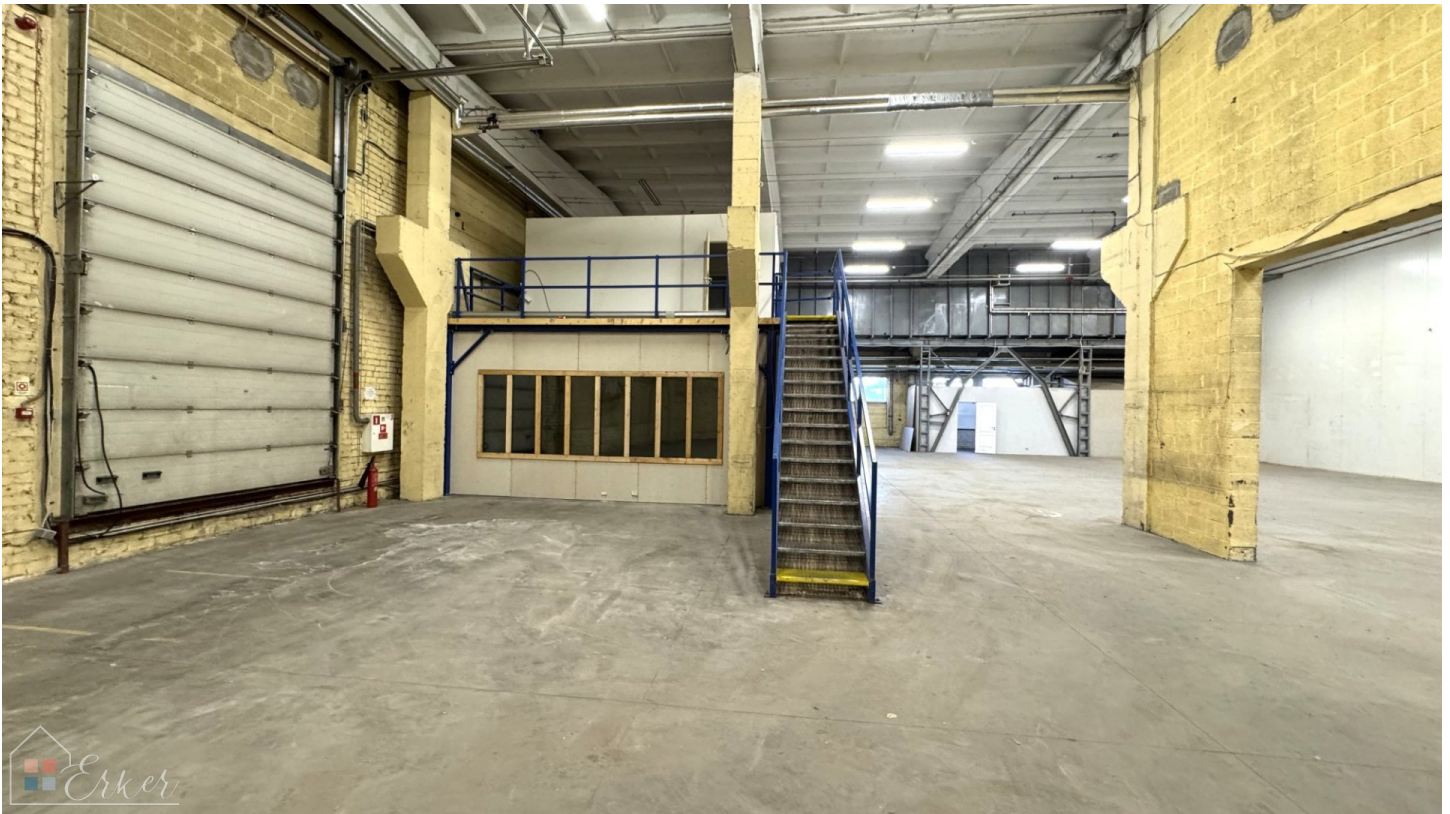

## Shop/warehouse space for rent at Ganību dambis 25D

Ganību dambis 25D, Rīga

Deal: RENT

Type: Shops

Total Area: 860 m<sup>2</sup>

Sale Price: 3870 €

Shop/warehouse space for rent  
at Ganību dambis 25D

The premises are located right  
next to the road.

Area: 860 m<sup>2</sup>

Ceiling height 7 m

There are lifting gates,  
possibility of building higher  
ones.

Concrete floor.

Guarded territory

Available area next to the  
warehouse

Office space available.

Monthly rental fee 3870 EUR