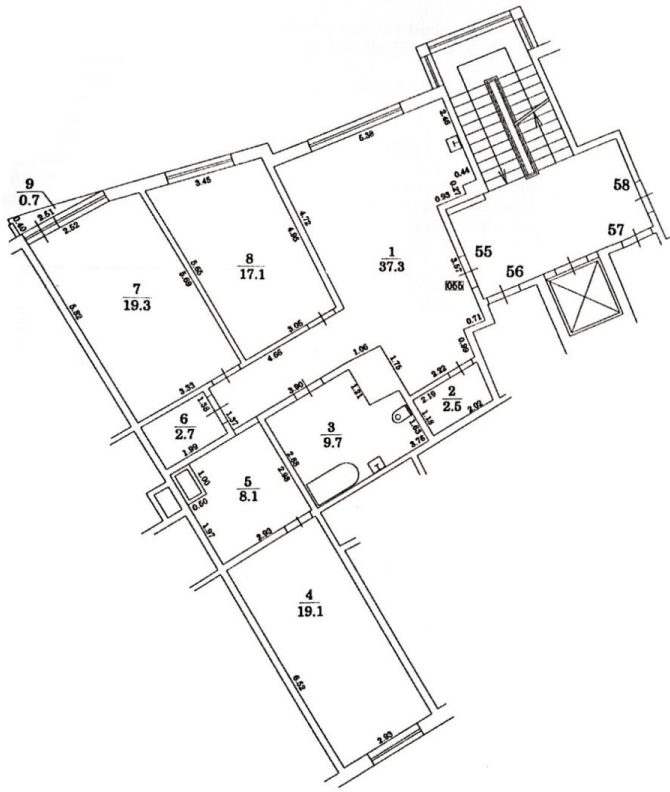

## Spacious apartment in Saulkrasti, where you can hear the sound of the sea through the windows

Liepu 1a, Rīgas rajons

Deal: BUY

Type: Apartment

Total Area: 116.5 m<sup>2</sup>

Sale Price: 265000 €

An excellent location right next to the Pēterupe River and Pēterbaznīca Church in sunny Saulkrasti, only 600 meters from the sea, in one of the newer residential projects in Saulkrasti - Liepu Nams. When the wind blows from the seaside, you can hear the soothing sound of the sea, and while enjoying your morning coffee in the north-facing kitchen, you can watch the waves shimmering between the coastal pine trees through the window.

This four-room apartment is located on the second floor of the building. An elevator is available from the ground...

Location