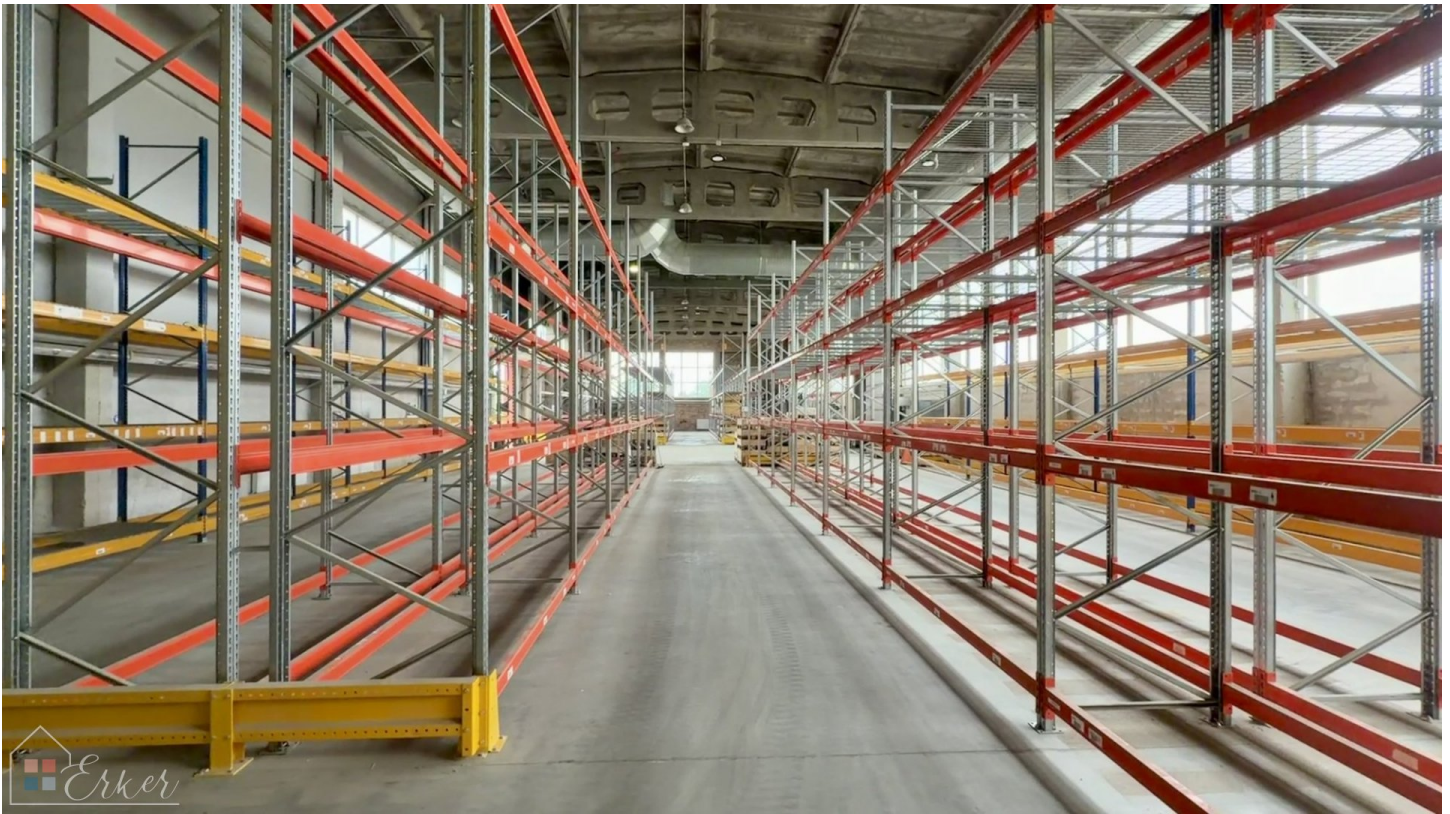

## PRODUCTION AND WAREHOUSE COMPLEX FOR RENT IN JELGAVA

Langervaldes iela 1, Jelgava un rajons

Deal: RENT  
Type: Warehouses  
Total Area: 2000 m<sup>2</sup>  
Land Area: 10000 m<sup>2</sup>  
Sale Price: 5000 €

### PRODUCTION/WAREHOUSE COMPLEX FOR RENT IN JELGAVA

We are offering a multifunctional production, warehouse and office complex for rent in one of the most strategically advantageous industrial locations in Jelgava. The property is situated near major transport corridors with convenient access to the Jelgava bypass, the Riga direction and the Lithuanian border, providing excellent logistics opportunities for businesses involved in manufacturing, warehousing, transport or wholesale.

#### Key parameters

- Total building area approx. 1,700-2,000 m<sup>2</sup>
- ...

Location