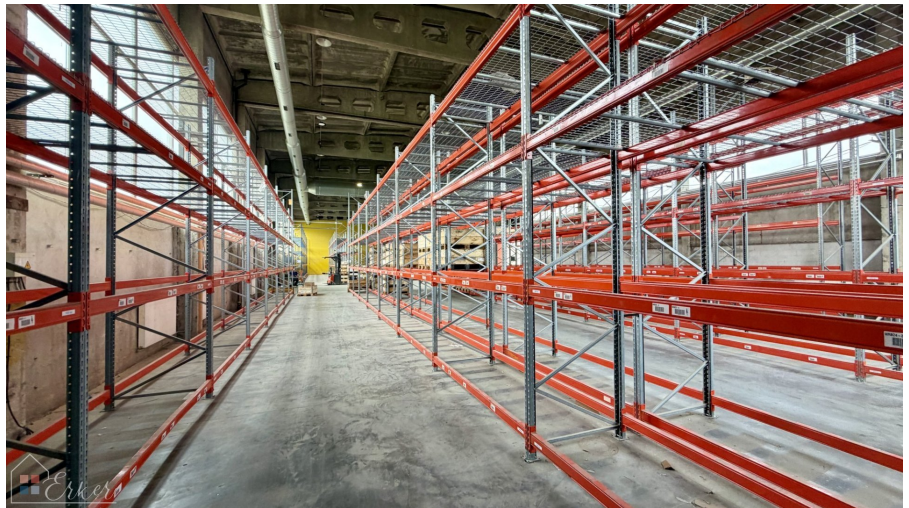

## PRODUCTION AND WAREHOUSE COMPLEX FOR RENT IN JELGAVA

Langervaldes iela 1, Jelgava un rajons

Deal: RENT  
Type: Warehouses  
Total Area: 2000 m<sup>2</sup>  
Land Area: 10000 m<sup>2</sup>  
Sale Price: 5000 €

### PRODUCTION/WAREHOUSE COMPLEX FOR RENT IN JELGAVA

We are offering a multifunctional production, warehouse and office complex for rent in one of the most strategically advantageous industrial locations in Jelgava. The property is situated near major transport corridors with convenient access to the Jelgava bypass, the Riga direction and the Lithuanian border, providing excellent logistics opportunities for businesses involved in manufacturing, warehousing, transport or wholesale.

#### Key parameters

- Total building area approx. 1,700-2,000 m<sup>2</sup>
- ...

Location