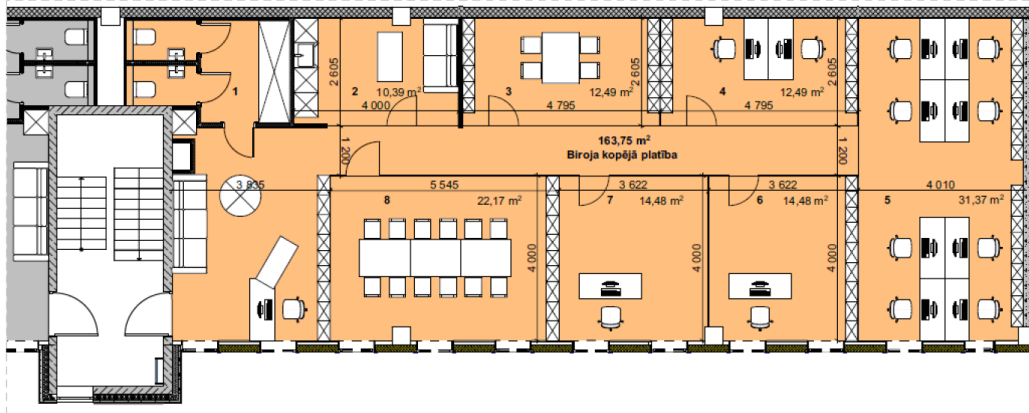

## Class A office near Riga Airport

Dzirnieku 26, Rīga

Deal: RENT

Type: Office

Total Area: 163.75 m<sup>2</sup>

Sale Price: 1359 €

Class A office near Riga Airport  
In an energy-efficient building, a modern office with an open or cabinet-type layout is available – its possible to adapt the layout according to clients needs;  
The office has its own toilet and kitchen;  
The building has an energy-efficient heating system, ventilation with an energy-saving recuperation system;  
7 parking spaces are included in the office rent;  
Security, alarm, chip cards;  
The building is easily accessible by car, next to Riga airport, the city center is a 10-minute drive away;  
Available im...

\*Standarta biroja komplektācijā iekļauti 112m<sup>2</sup> stikla starpsieni

Piedāvātā plānojuma stikla starpsieni apjoms: 131,01m<sup>2</sup> (+19,01m<sup>2</sup>)

Kopējā biroja platība: 163,75m<sup>2</sup>