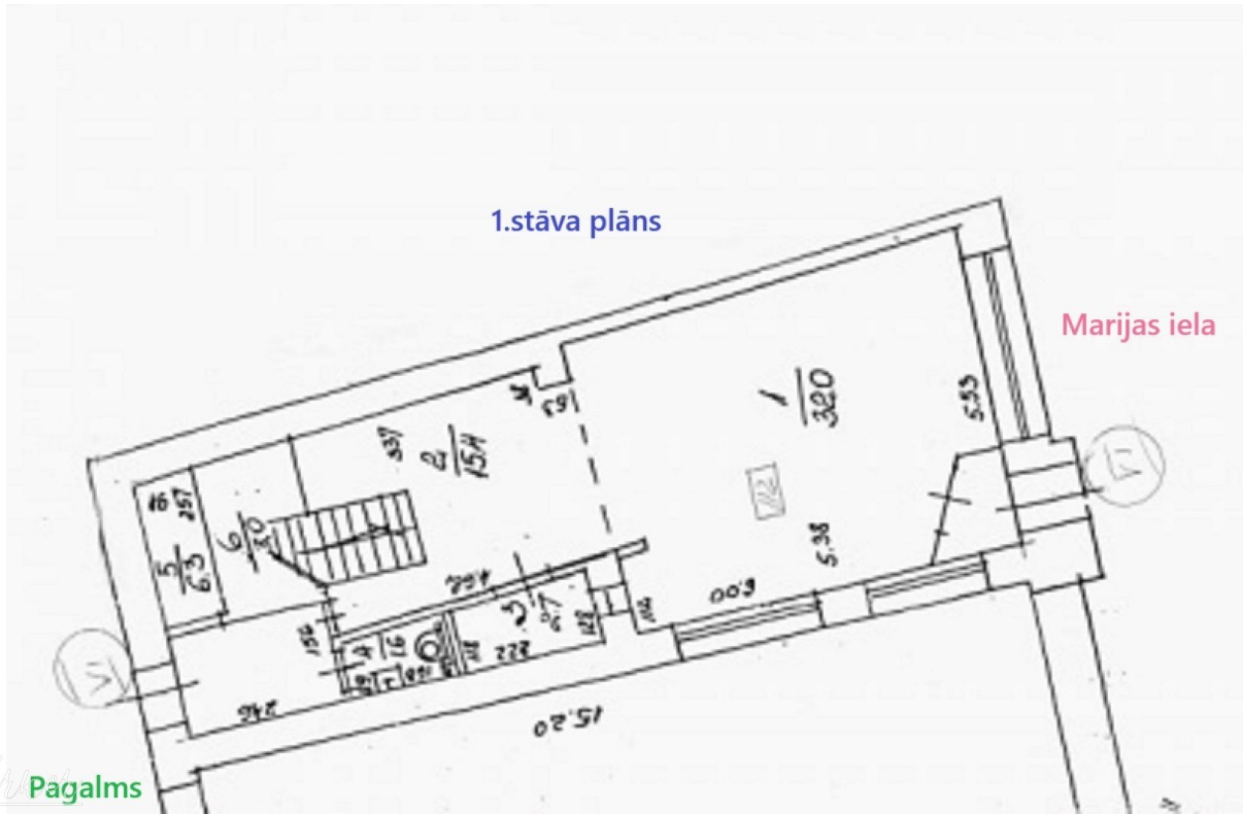

The shop is located on two floors.

Total area 114 sq m

1st floor 60.8 sq m

2nd floor 53.2 sq m

Two entrances - facade and courtyard, possibility of using the 1st floor separately from the 2nd floor.

2 toilets + Shower.

Excellent flow of people.

Upīša Pasāža on the courtyard side.

Heating: Gas boiler, city water and sewage.

The premises are suitable for:  
Shop, catering, beauty care, workshop.

The...

Location