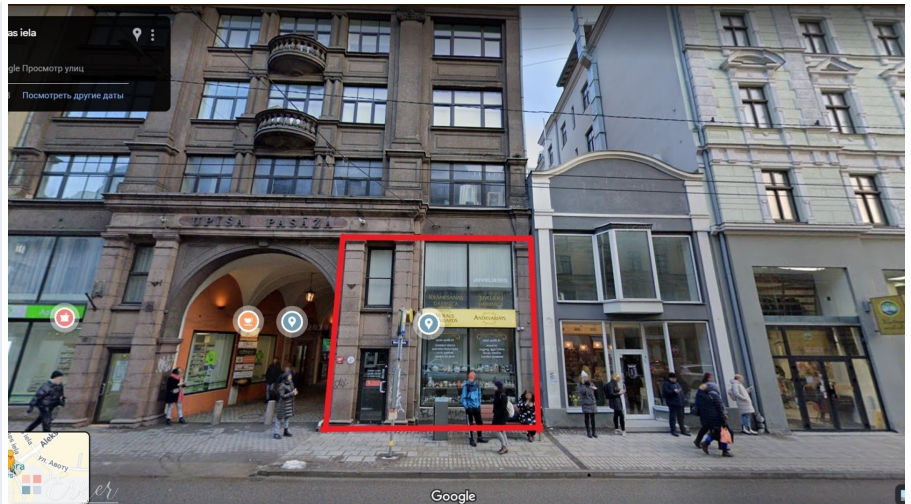

## Shop premises in an active location

Marijas 16, Rīga  
Deal: BUY  
Type: Shops  
Total Area: 114 m<sup>2</sup>  
Sale Price: 250000 €

Shop premises in an active location

The premises are located on Marijas Street opposite Palladium, right next to a public transport stop.

The shop is located on two floors.

Total area 114 sq m

1st floor 60.8 sq m

2nd floor 53.2 sq m

Two entrances - facade and courtyard, possibility of using the 1st floor separately from the 2nd floor.

2 toilets + Shower.

Excellent flow of people.

Upīša Pasāža on the courtyard side.

Heating: Gas boiler, city water and sewage.

The premises are suitable for:  
Shop, catering, beauty care, workshop.

The...

Location