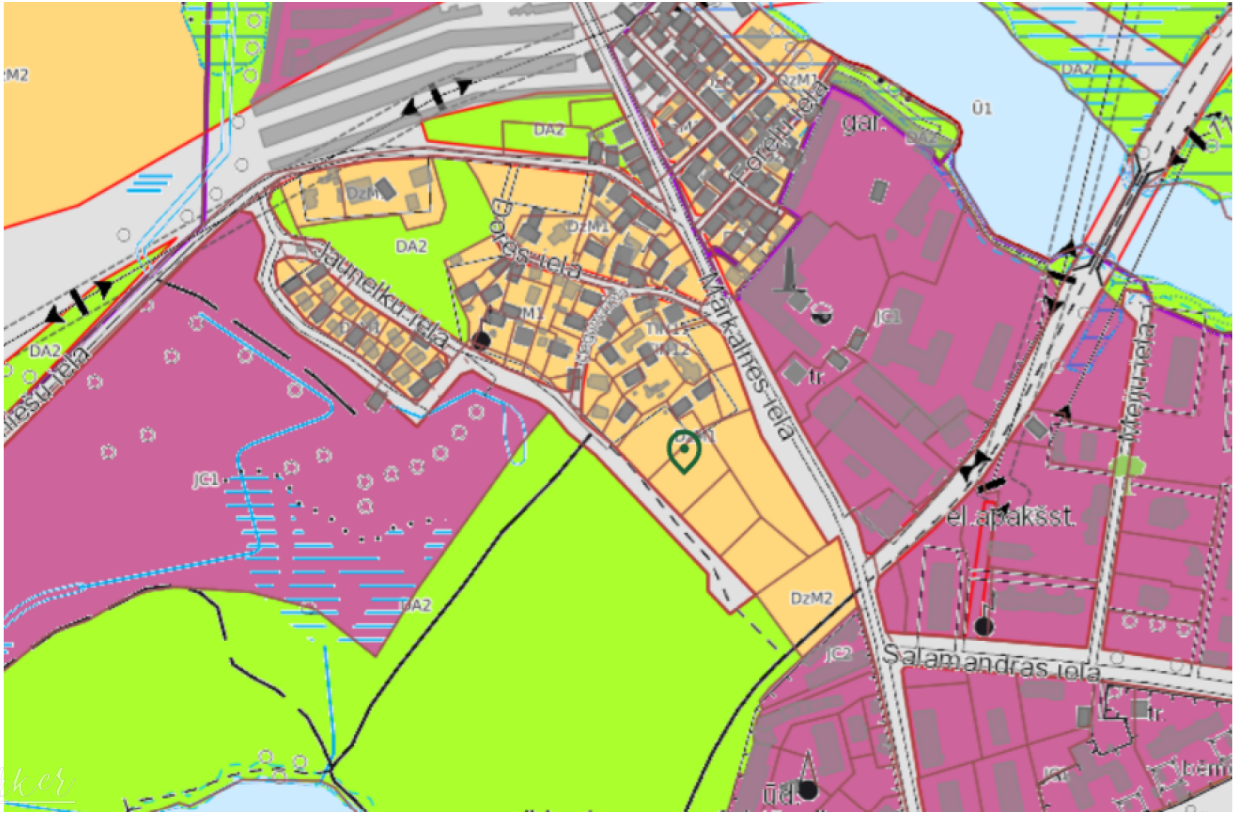

A promising plot of land near Lake Bābelīte in Jugla

Jaunelku 8, Rīga
Deal: BUY
Type: Land
Land Area: 2087 m²
Sale Price: 60000 €

A promising plot of land near
Lake Bābelīte in Jugla

The land property is located in a geographically good place - in Jugla, between Bābelīte lake and the Jugla river, on Jaunelku street. It is vast, with its own landscape. Centralized water supply and sewerage connections are available. The cost of three-phase electricity connection for 40 amperes is 1,800 euros with VAT, excluding the development of the construction project. According to the Riga Development Plan, DzM1 category construction is allowed in this area. This means that you can...

Location