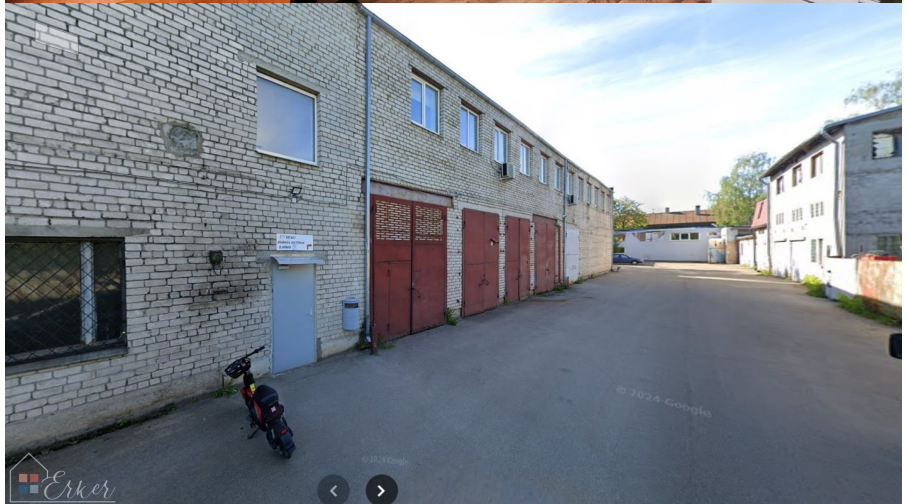

Ergonomic office

Krišjāņa Barona 136, Rīga

Deal: RENT

Type: Office

Total Area: 30 m²

Sale Price: 150 €

Office space for rent on Kr.
Barona Street

2nd floor;

Area: 30 m²;

Office layout: open-plan space
25 m²+ 5 m² in the corridor;

Shared WC in the corridor;

Central heating;

Security deposit: one month's
rent;

Parking in the yard 30 Eur;

Excellent public transport
connections to and from the city
centre.

Location