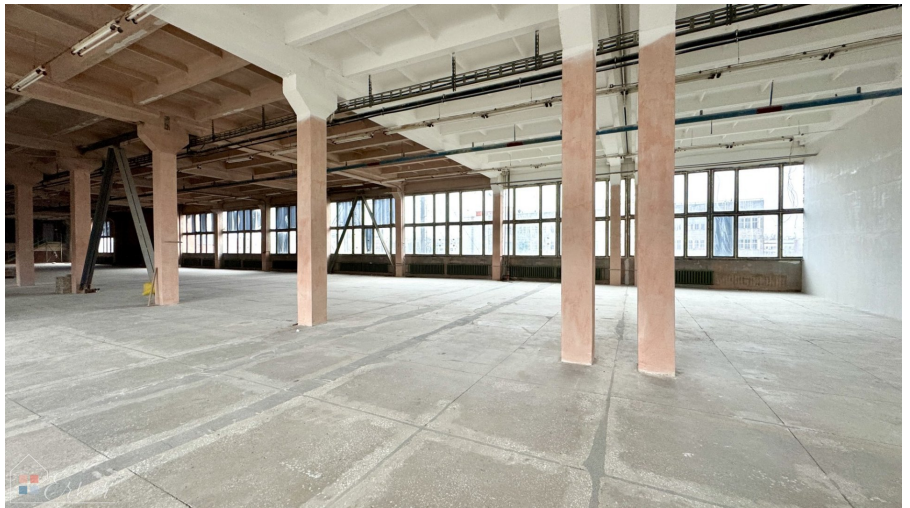

Production space for rent - 1 large open plan room, two bathrooms,  
Additional 4 office spaces, but this can be changed/arranged  
repairs can be ready in 2 months,  
Plenty of free parking at the entrance for employees and customers,  
Entrance from the courtyard,  
Available:

- Additional offices,
- counters,
- 3 phases,
- ceiling height 5m,
- Optical internet,
- freight elevator - 3.2 tonnes,
- friendly neighbours,
- free parking for employees and customers,
- HGV access,
- management included in the price,
- cheap utility bills,
- th...